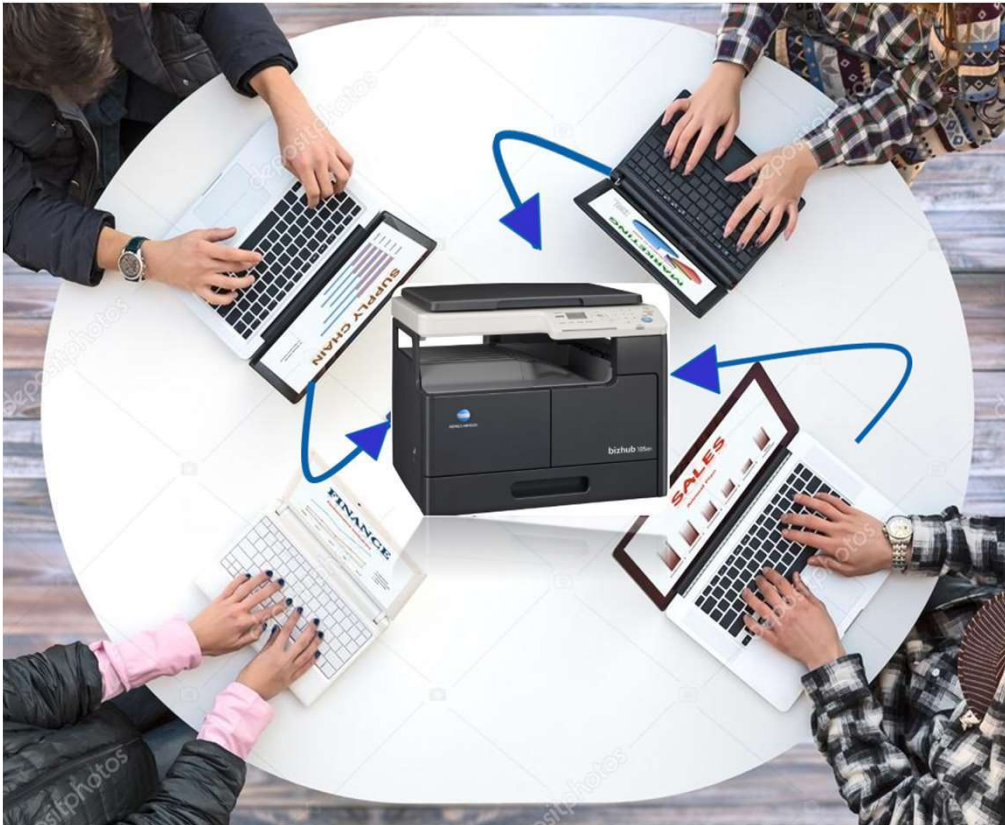

# Inbuilt Network

KONICA MINOLTA

- Can be used by multiple users
- Ideal for Small work groups
- Supports multi-protocol and easy to set up in almost all network environments
- Connects MFP directly to the network to print from all network connected computers
- Supports Windows OS and Linux OS