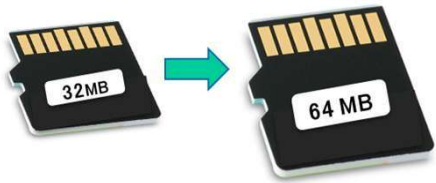

Key Unique Selling Points

Increased memory