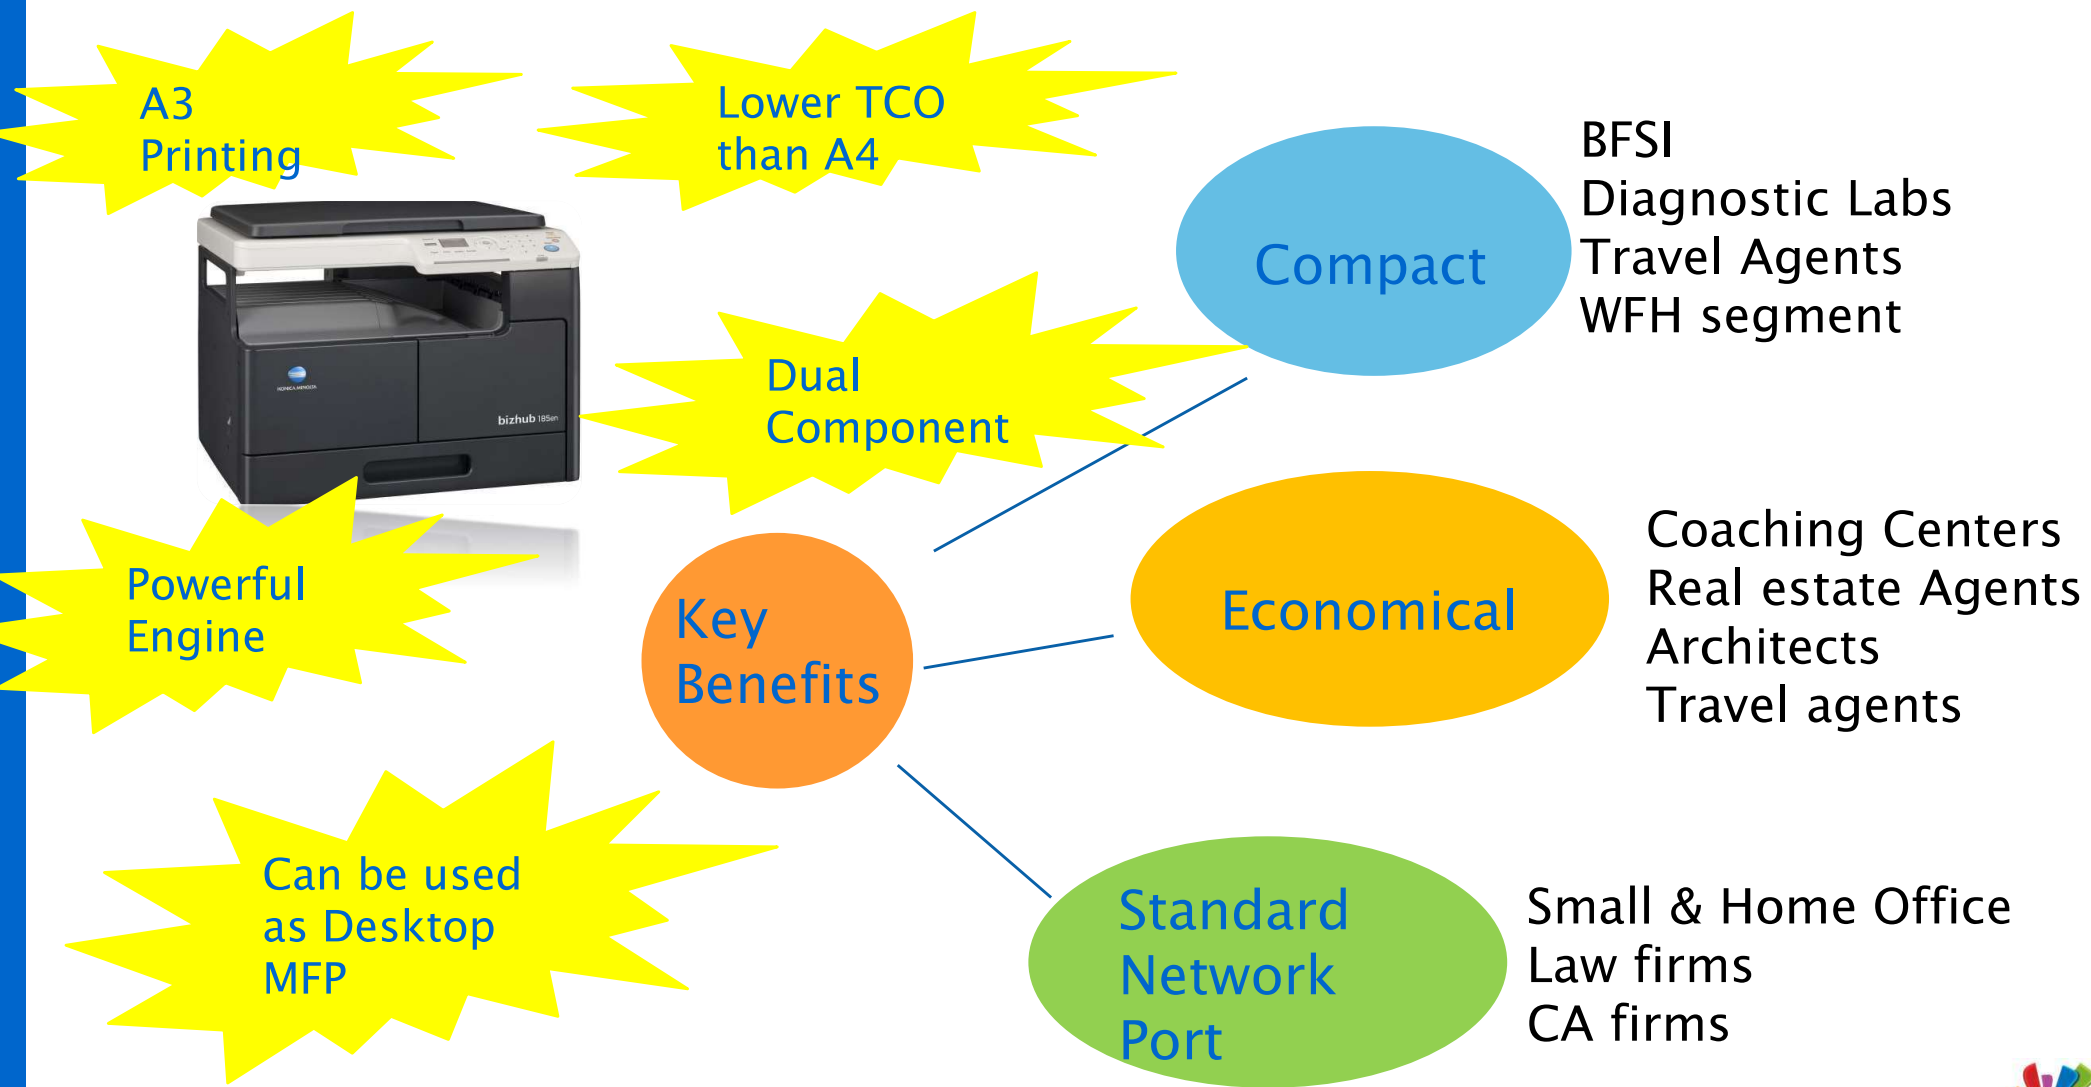

Target Customer

KONICA MINOLTA

Compact MFP with A3 Print & Network capability